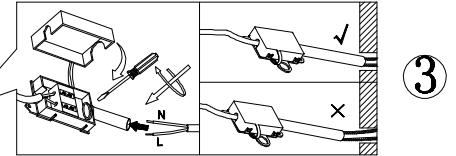

GLOBO

LIGHTING

www.globo-lighting.com

B

41755-36
41755-36B
41755-36W
41755-48
41755-48B
41755-48W

Frequency Bandwidth	Maximal radiation transmitting power
2400MHz-2483.5MHz	12dBm

Battery: 2*AAA(incl.)

- incl.
- many light steps
- many steps
- RGB colour change
- RGB colour fixing
- dimmable
- colour fixing
- 3000 K - 6000 K
- 3 LIGHT STEPS
- memory function
- night light