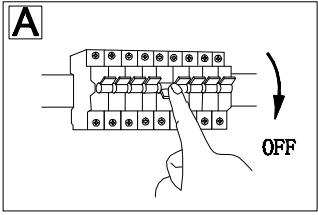

GLOBO

LIGHTING

www.globo-lighting.com

B

41755-36
41755-36B
41755-36W
41755-48
41755-48B
41755-48W

Frequency Bandwidth	Maximal radiation transmitting power
2400MHz-2483.5MHz	12dBm

Battery: 2*AAA(incl.)

- incl.
- many light steps
- many steps
- RGB colour change
- RGB colour fixing
- dimmable
- colour fixing
- 3000 K - 6000 K
- 3 LIGHT STEPS
- memory function
- night light