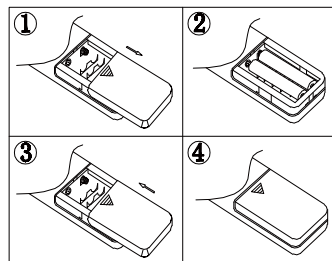

GLOBO

LIGHTING

www.globo-lighting.com

B

41755-36
41755-36B
41755-36W
41755-48
41755-48B
41755-48W

Frequency Bandwidth	Maximal radiation transmitting power
2400MHz-2483.5MHz	12dBm

Battery: 2*AAA(incl.)

- incl.
- many light steps
- many steps
- RGB colour change
- RGB colour fixing
- dimmable
- colour fixing
- 3000 K - 6000 K
- 3 LIGHT STEPS
- memory function
- night light