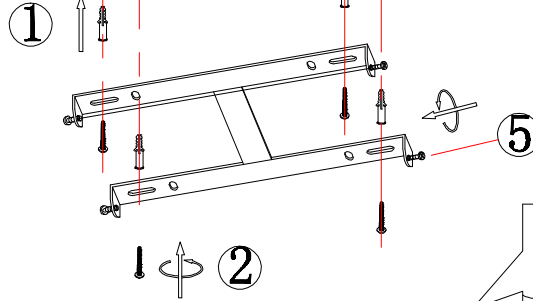

GLOBO

LIGHTING

www.globo-lighting.com

B

41755-36
41755-36B
41755-36W
41755-48
41755-48B
41755-48W

Frequency Bandwidth	Maximal radiation transmitting power
2400MHz-2483.5MHz	12dBm

Battery: 2*AAA(incl.)

- incl.
- many light steps
- many steps
- RGB colour change
- RGB colour fixing
- dimmable
- colour fixing
- 3000 K - 6000 K
- 3 LIGHT STEPS
- memory function
- night light