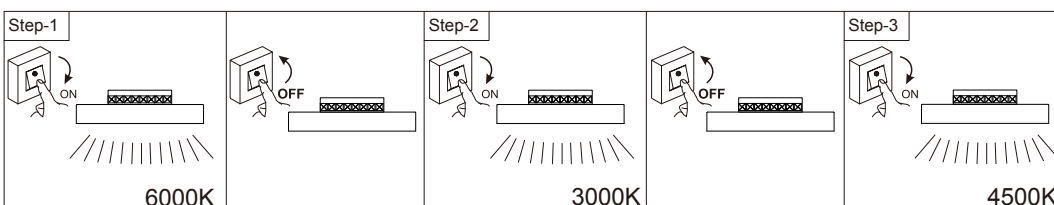

GLOBO

LIGHTING

www.globo-lighting.com

B

41755-36
41755-36B
41755-36W
41755-48
41755-48B
41755-48W

Frequency Bandwidth	Maximal radiation transmitting power
2400MHz-2483.5MHz	12dBm

Battery: 2*AAA(incl.)

- incl.
- many light steps
- many steps
- RGB colour change
- RGB colour fixing
- dimmable
- colour fixing
- 3000 K - 6000 K
- 3 LIGHT STEPS
- memory function
- night light