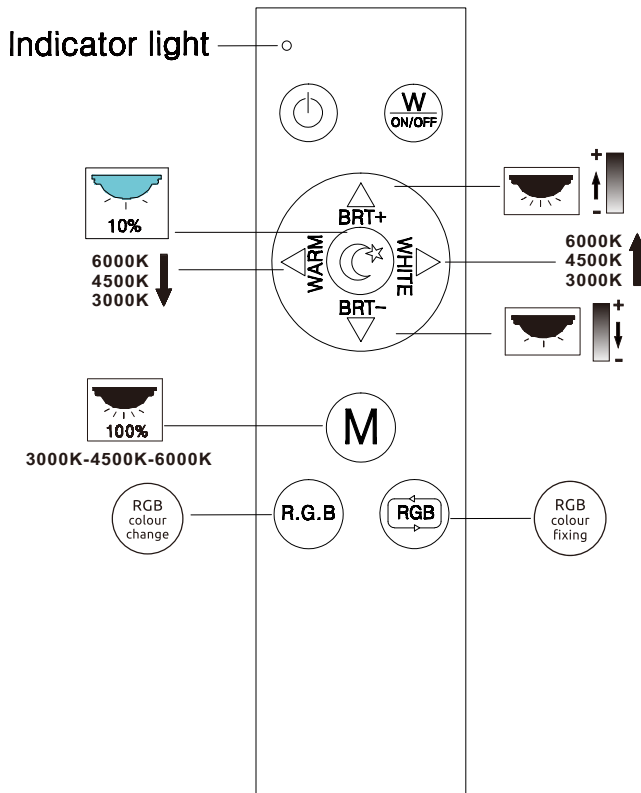

GLOBO

LIGHTING

www.globo-lighting.com

B

41755-36
41755-36B
41755-36W
41755-48
41755-48B
41755-48W

Frequency Bandwidth	Maximal radiation transmitting power
2400MHz-2483.5MHz	12dBm

Battery: 2*AAA(incl.)

- incl.
- many light steps
- many steps
- RGB colour change
- RGB colour fixing
- dimmable
- colour fixing
- 3000 K - 6000 K
- 3 LIGHT STEPS
- memory function
- night light